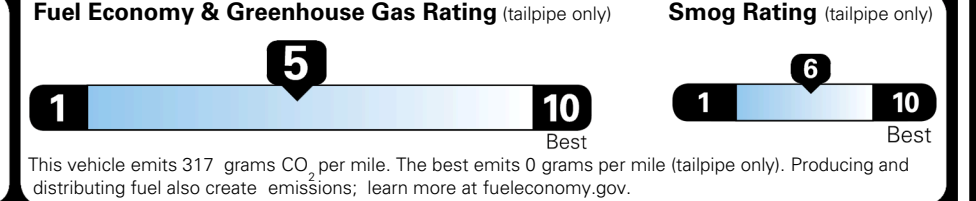

TOTAL ADDITIONAL WEIGHT: 12.1

EPA DOT Fuel Economy and Environment

Gasoline Vehicle

You spend \$250 more in fuel costs over 5 years compared to the average new vehicle.

Annual fuel cost \$1,750

Actual results will vary for many reasons, including driving conditions and how you drive and maintain your vehicle. The average new vehicle gets 29 MPG and costs \$8,500 to fuel over 5 years. Cost estimates are based on 15,000 miles per year at \$ 3.30 per gallon. MPGe is miles per gasoline gallon equivalent. Vehicle emissions are a significant cause of climate change and smog.