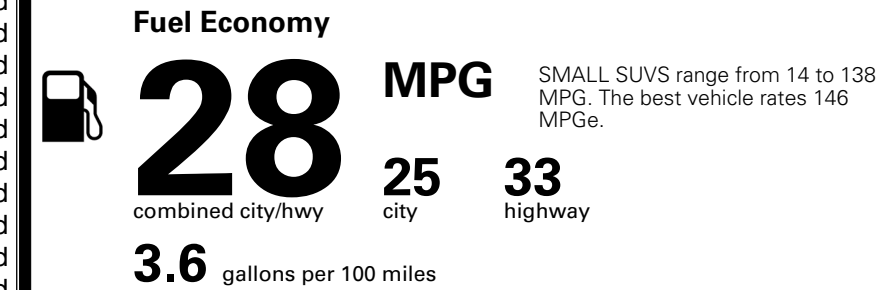

TOTAL ADDITIONAL WEIGHT: 12.1

EPA DOT Fuel Economy and Environment

Gasoline Vehicle

You spend \$250 more in fuel costs over 5 years compared to the average new vehicle.

Annual fuel cost \$1,750

Actual results will vary for many reasons, including driving conditions and how you drive and maintain your vehicle. The average new vehicle gets 29 MPG and costs \$8,500 to fuel over 5 years. Cost estimates are based on 15,000 miles per year at \$ 3.30 per gallon. MPGe is miles per gasoline gallon equivalent. Vehicle emissions are a significant cause of climate change and smog.