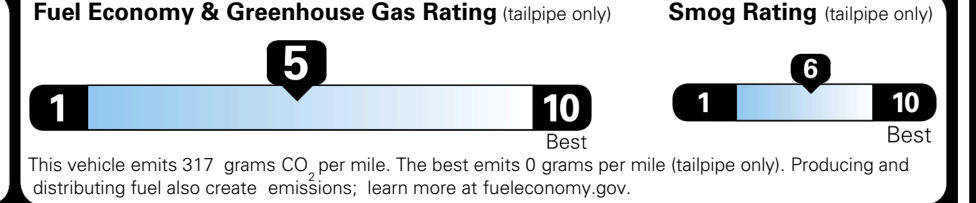

TOTAL ADDITIONAL WEIGHT: 7.2

EPA DOT Fuel Economy and Environment

Gasoline Vehicle

You spend \$250 more in fuel costs over 5 years compared to the average new vehicle.

Annual fuel cost \$1,750

Actual results will vary for many reasons, including driving conditions and how you drive and maintain your vehicle. The average new vehicle gets 29 MPG and costs \$8,500 to fuel over 5 years. Cost estimates are based on 15,000 miles per year at \$ 3.30 per gallon. MPGe is miles per gasoline gallon equivalent. Vehicle emissions are a significant cause of climate change and smog.