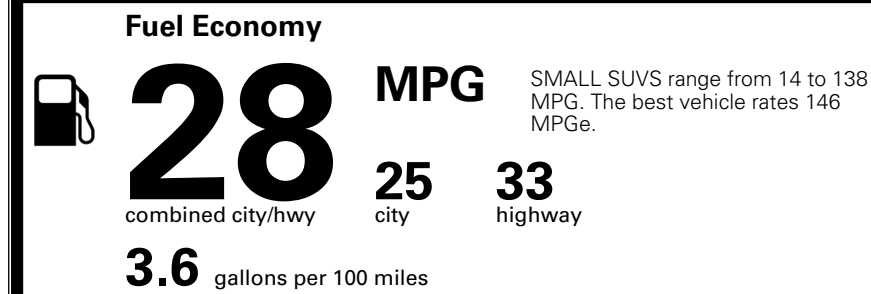

EPA DOT Fuel Economy and Environment

Gasoline Vehicle

You spend $250 more in fuel costs over 5 years compared to the average new vehicle.

Annual fuel cost $1,750