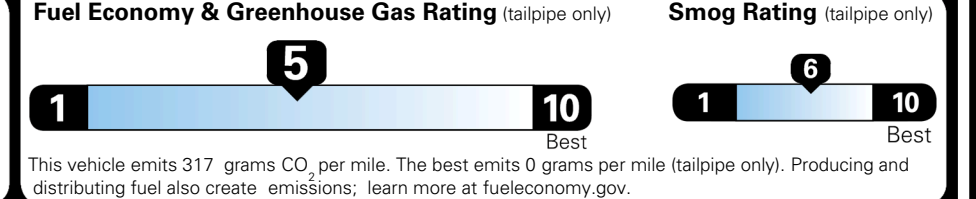

TOTAL ADDITIONAL WEIGHT: 12.4

EPA DOT Fuel Economy and Environment

Gasoline Vehicle

You spend \$250 more in fuel costs over 5 years compared to the average new vehicle.

Annual fuel cost \$1,750

Actual results will vary for many reasons, including driving conditions and how you drive and maintain your vehicle. The average new vehicle gets 29 MPG and costs \$8,500 to fuel over 5 years. Cost estimates are based on 15,000 miles per year at \$ 3.30 per gallon. MPGe is miles per gasoline gallon equivalent. Vehicle emissions are a significant cause of climate change and smog.