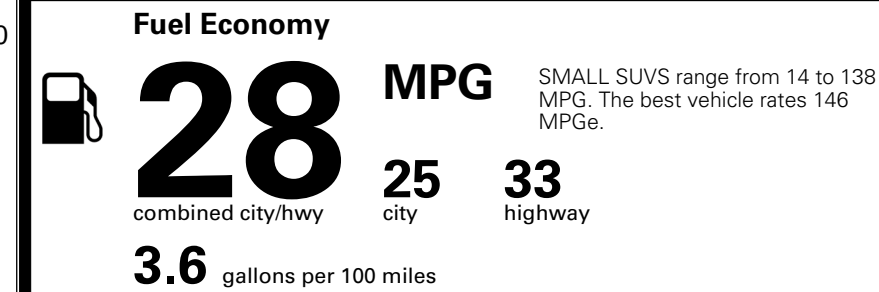

\$200.00

MSRP INCLUDING OPTIONS

\$ 28,990.00

INLAND FREIGHT AND HANDLING

\$ 1,495.00

TOTAL MANUFACTURER'S SUGGESTED RETAIL PRICE ►

\$ 30,485.00

*Additional terms and conditions apply.
 **Kia Connect may be currently unavailable for some Model Year 2022 and newer vehicles sold or purchased in Massachusetts; please see owners.kia.com for more information.
 NOTE: When you purchase this vehicle, Kia America, Inc. collects personal information you provide to the dealership. For information on our collection and use of personal information and your rights, please see our Privacy Policy on www.kia.com.

TOTAL ADDITIONAL WEIGHT: 6.6

EPA DOT Fuel Economy and Environment

Gasoline Vehicle

You spend \$250
 more in fuel costs over 5 years compared to the average new vehicle.

Annual fuel cost \$1,750

Actual results will vary for many reasons, including driving conditions and how you drive and maintain your vehicle. The average new vehicle gets 29 MPG and costs \$8,500 to fuel over 5 years. Cost estimates are based on 15,000 miles per year at \$ 3.30 per gallon. MPGe is miles per gasoline gallon equivalent. Vehicle emissions are a significant cause of climate change and smog.