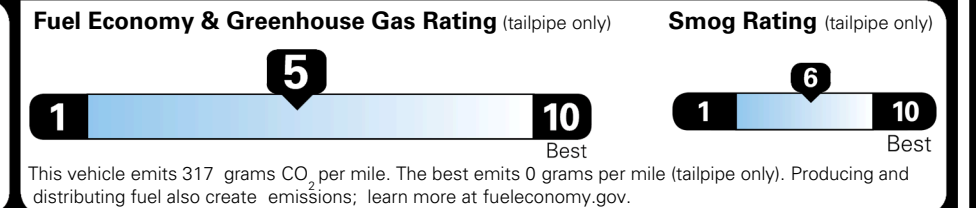

TOTAL ADDITIONAL WEIGHT: 6.6

EPA DOT Fuel Economy and Environment

Gasoline Vehicle

You spend \$250
 more in fuel costs over 5 years compared to the average new vehicle.

Annual fuel cost \$1,750

Actual results will vary for many reasons, including driving conditions and how you drive and maintain your vehicle. The average new vehicle gets 29 MPG and costs \$8,500 to fuel over 5 years. Cost estimates are based on 15,000 miles per year at \$ 3.30 per gallon. MPGe is miles per gasoline gallon equivalent. Vehicle emissions are a significant cause of climate change and smog.