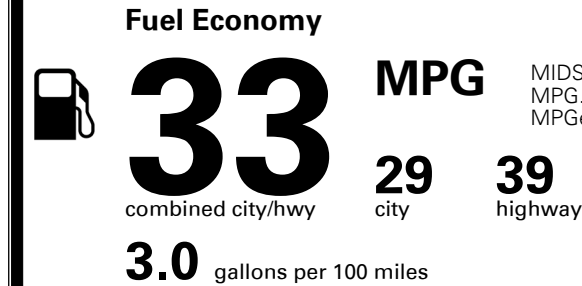

EXTERIOR

17" Alloy Wheels
LED Reflector Headlights w/Auto-On/Off & Amber LED DRLs
LED Tail Lights
Power Adjustable Heated Outside Mirrors
Compact Spare Tire

WARRANTY

10 Year/100,000 Mile Limited Powertrain Warranty
5 Year/60,000 Mile Limited Basic Warranty
5 Year/60,000 Mile Roadside Assistance

MANUFACTURER'S SUGGESTED RETAIL PRICE ▶

$ 25,390.00

COMPARE GT-LINE FEATURES

Added to/in place of standard EX features
- 18" Alloy Wheels
- Sport-Tuned Multi-Link Rear Suspension
- GT-Line Styling w/Gloss Black Exterior Accents
- Outside Mirror LED Turn Signal Indicators
- GT-Line Sport Steering Wheel w/Paddle Shifters
- Power Driver's Seat w/ Power Lumbar

Included
Included
Included
Included
Included
Included

ADDITIONAL INSTALLED EQUIPMENT:

(In addition to or in place of standard features)
Snow White Pearl Paint
GT-Line Sunroof Package
- Power Sunroof w/ Sunshade
Carpeted Floor Mats

$395.00
$900.00
$190.00

MSRP INCLUDING OPTIONS

$ 26,875.00

INLAND FREIGHT AND HANDLING

$ 1,195.00

TOTAL MANUFACTURER'S SUGGESTED RETAIL PRICE ▶

$ 28,070.00

EPA DOT Fuel Economy and Environment

Gasoline Vehicle