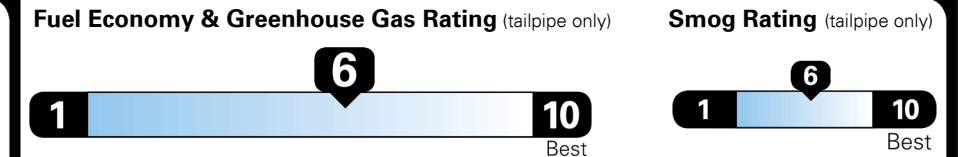

MIDSIZE CARS range from 15 to 137 MPG. The best vehicle rates 146 MPGe.

You save $1,000
in fuel costs over 5 years compared to the average new vehicle.

Annual fuel cost
$1,500