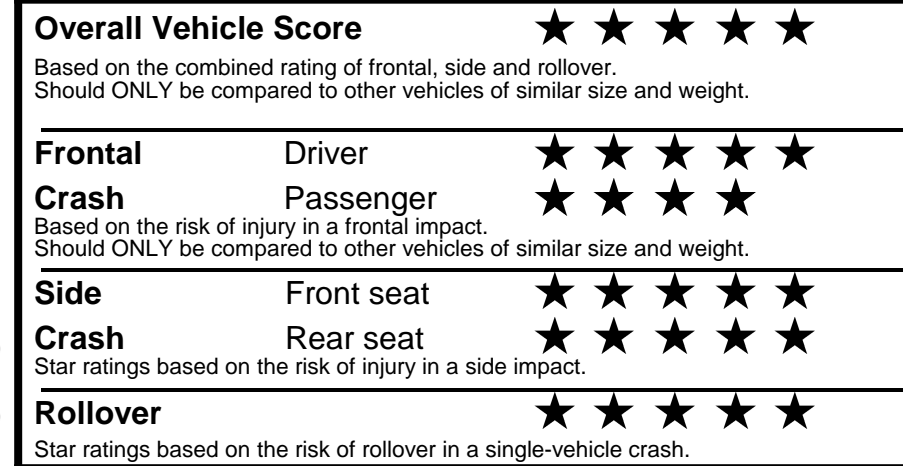

fueleconomy.gov

Calculate personalized estimates and compare vehicles

GOVERNMENT 5-STAR SAFETY RATINGS

Star ratings range from 1 to 5 stars (★★★★★) with 5 being the highest.
 Source: National Highway Traffic Safety Administration (NHTSA).
www.safercar.gov or 1-888-327-4236