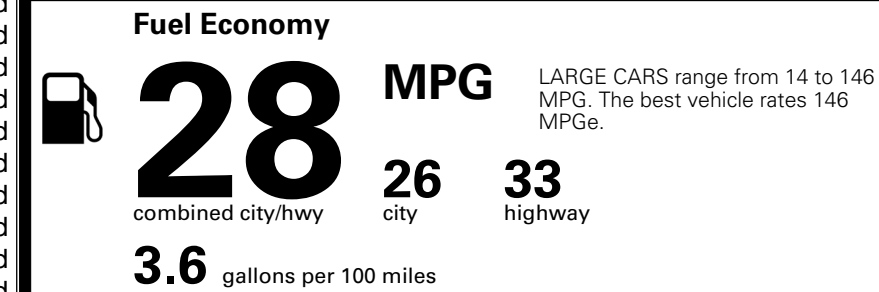

EPA DOT Fuel Economy and Environment

Gasoline Vehicle

You spend
$250
more in fuel costs
over 5 years
compared to the
average new vehicle.

Annual fuel cost
$1,750