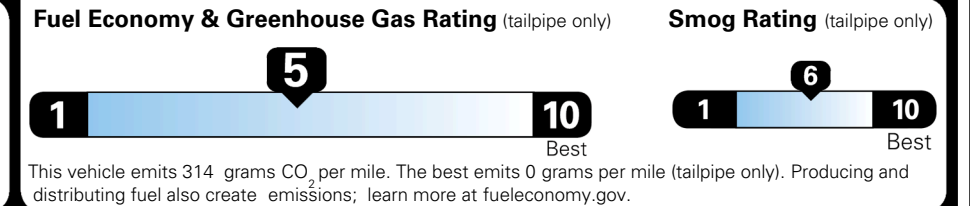

EPA DOT Fuel Economy and Environment

Gasoline Vehicle

You spend
\$250
 more in fuel costs
 over 5 years
 compared to the
 average new vehicle.

Annual fuel cost
\$1,750

Actual results will vary for many reasons, including driving conditions and how you drive and maintain your vehicle. The average new vehicle gets 29 MPG and costs \$8,500 to fuel over 5 years. Cost estimates are based on 15,000 miles per year at \$ 3.30 per gallon. MPGe is miles per gasoline gallon equivalent. Vehicle emissions are a significant cause of climate change and smog.