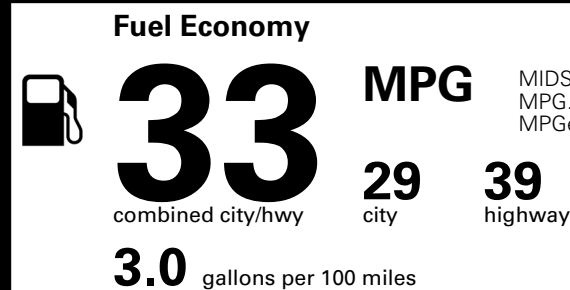

TOTAL ADDITIONAL WEIGHT:

EPA DOT Fuel Economy and Environment

Gasoline Vehicle

MIDSIZE CARS range from 15 to 139 MPG. The best vehicle rates 146 MPGe.

You save \$1,000
 in fuel costs over 5 years compared to the average new vehicle.