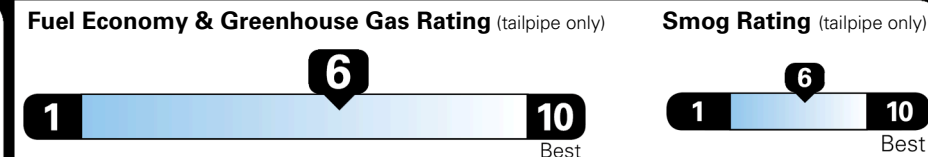

This vehicle emits 269 grams CO₂ per mile. The best emits 0 grams per mile (tailpipe only). Producing and distributing fuel also create emissions; learn more at fueleconomy.gov.

Actual results will vary for many reasons, including driving conditions and how you drive and maintain your vehicle. The average new vehicle gets 29 MPG and costs $8,500 to fuel over 5 years. Cost estimates are based on 15,000 miles per year at $ 3.30 per gallon. MPGe is miles per gasoline gallon equivalent. Vehicle emissions are a significant cause of climate change and smog.

fueleconomy.gov

Calculate personalized estimates and compare vehicles

GOVERNMENT 5-STAR SAFETY RATINGS

Overall Vehicle Score ★★★★★

Based on the combined rating of frontal, side and rollover. Should ONLY be compared to other vehicles of similar size and weight.

Frontal Driver ★★★★★

Crash Passenger ★★★★★

Based on the risk of injury in a frontal impact. Should ONLY be compared to other vehicles of similar size and weight.

Side Front seat ★★★★★

Crash Rear seat ★★★★★

Star ratings based on the risk of injury in a side impact.

Rollover ★★★★★

Star ratings based on the risk of rollover in a single-vehicle crash.

Star ratings range from 1 to 5 stars (★★★★★) with 5 being the highest.

Source: National Highway Traffic Safety Administration (NHTSA).

www.safercar.gov or 1-888-327-4236

Manufacturer's suggested retail price includes Manufacturer's recommended pre-delivery service. License and title fees, state and local taxes and other dealer installed options and accessories are not included in the manufacturer's suggested retail price.

PARTS CONTENT INFORMATION

FOR VEHICLES IN THIS CAR LINE U.S./CANADIAN PARTS CONTENT: 20 %

MAJOR SOURCES OF FOREIGN PARTS:
MEXICO: 45%
KOREA: 30%

NOTE: PARTS CONTENT DOES NOT INCLUDE FINAL ASSEMBLY, DISTRIBUTION, OR OTHER NON-PARTS COSTS.

FOR THIS VEHICLE FINAL ASSEMBLY POINT: PESQUERIA, NL, MEXICO

COUNTRY OF ORIGIN ENGINE (MOTOR):

USA

TRANSMISSION:

MEXICO