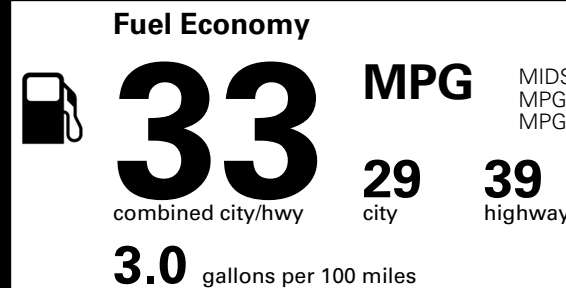

\$ 23,785.00

INLAND FREIGHT AND HANDLING

\$ 1,245.00

TOTAL MANUFACTURER'S SUGGESTED RETAIL PRICE ▶

\$ 25,030.00

*Additional terms and conditions apply.
 **Kia Connect may be currently unavailable for some Model Year 2022 and newer vehicles sold or purchased in Massachusetts; please see owners.kia.com for more information.
 NOTE: When you purchase this vehicle, Kia America, Inc. collects personal information you provide to the dealership. For information on our collection and use of personal information and your rights, please see our Privacy Policy on www.kia.com.

TOTAL ADDITIONAL WEIGHT:

EPA DOT Fuel Economy and Environment

Gasoline Vehicle

You save \$1,000
 in fuel costs over 5 years compared to the average new vehicle.

Annual fuel cost \$1,500

Actual results will vary for many reasons, including driving conditions and how you drive and maintain your vehicle. The average new vehicle gets 29 MPG and costs \$8,500 to fuel over 5 years. Cost estimates are based on 15,000 miles per year at \$ 3.30 per gallon. MPGe is miles per gasoline gallon equivalent. Vehicle emissions are a significant cause of climate change and smog.