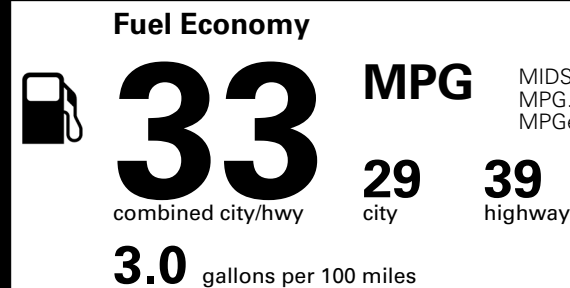

\$ 23,785.00

INLAND FREIGHT AND HANDLING

\$ 1,245.00

TOTAL MANUFACTURER'S SUGGESTED RETAIL PRICE ▶

\$ 25,030.00

*Additional terms and conditions apply.
 **Kia Connect may be currently unavailable for some Model Year 2022 and newer vehicles sold or purchased in Massachusetts; please see owners.kia.com for more information.
 NOTE: When you purchase this vehicle, Kia America, Inc. collects personal information you provide to the dealership. For information on our collection and use of personal information and your rights, please see our Privacy Policy on www.kia.com.

TOTAL ADDITIONAL WEIGHT:

EPA DOT Fuel Economy and Environment

Gasoline Vehicle

You save \$1,000
 in fuel costs over 5 years compared to the average new vehicle.

Annual fuel cost \$1,500

Actual results will vary for many reasons, including driving conditions and how you drive and maintain your vehicle. The average new vehicle gets 29 MPG and costs \$8,500 to fuel over 5 years. Cost estimates are based on 15,000 miles per year at \$ 3.30 per gallon. MPGe is miles per gasoline gallon equivalent. Vehicle emissions are a significant cause of climate change and smog.