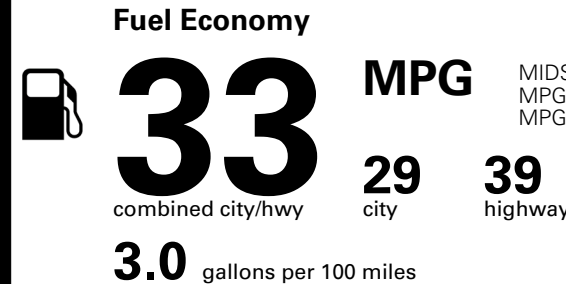

TOTAL ADDITIONAL WEIGHT:

EPA DOT Fuel Economy and Environment

Gasoline Vehicle

MIDSIZE CARS range from 15 to 139 MPG. The best vehicle rates 146 MPGe.

You save \$1,000
 in fuel costs over 5 years compared to the average new vehicle.